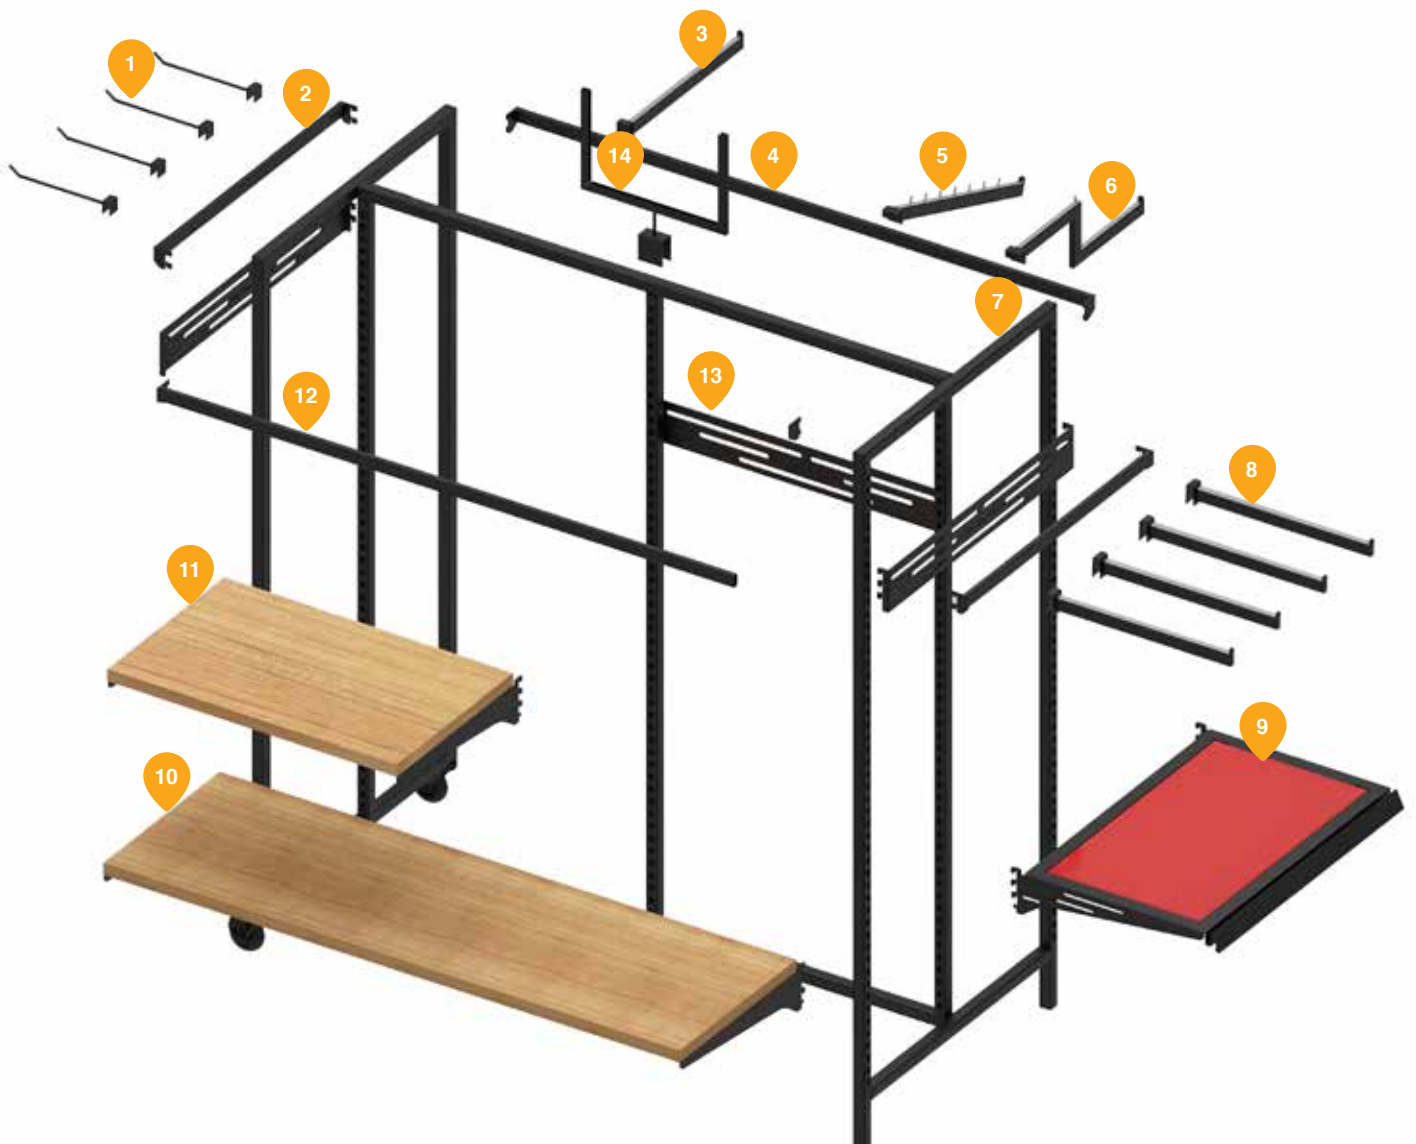

EFFY

The multi-sector gondola

Customisable Metal Gondola

GIBAM

EFFY THE COLOURS

Powder coating finish, so you can have the colour you want.

EFFY THE IDEA

One structure, many accessories to change and replace.
Effy becomes flexible to your seasonal needs!

1 Peg Hook

2 Cross Bar 1

3 Straight Arm

4 Cross Bar 2

5 Waterfall Arm

6 Step Arm

7 MSPC Structure

8 Straight Arm

9 Head Shelf

10 Full Width Shelf

11 Half width Shelf

12 Cross Bar 2

13 Backstop

14 VM Bracket

EFFY THE COMPONENTS

STRUCTURE

EFFY THE COMPONENTS

ACCESSORIES

► Cross Bar

► Step Arm

► Peg Hook

► Straight Arm

► Waterfall Arm

► Backstop